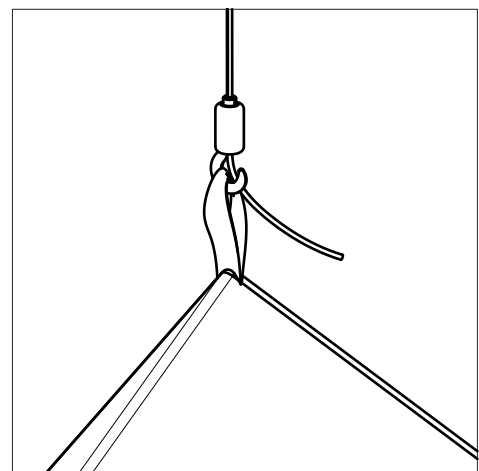

### Composition of the suspension :

- stainless steel cable Ø 1,8 mm length 1500 mm
  - top: stainless steel set and threaded M6 endpiece
  - bottom: adjustable hook
- load capacity: 15 kg / adjustable hook