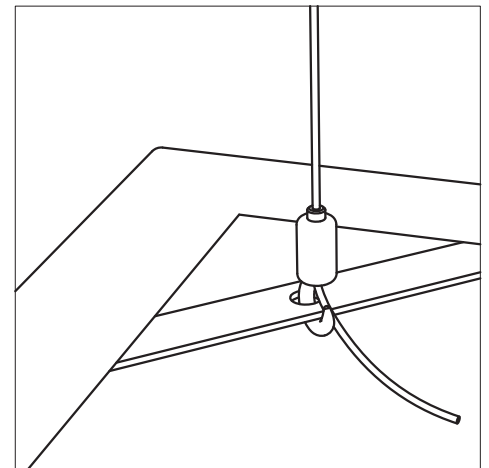

⚠ the excess cable locks the hook