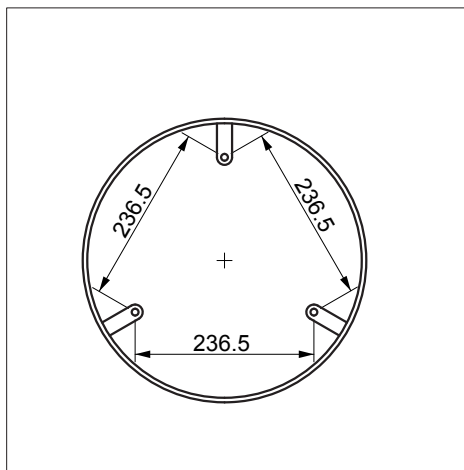

#### Composition

steel corner pieces

Aperture (mm)	575 x 575	585 x 585	600 x 600
A (mm)	576 to 588	586 to 598	601 to 613
B (mm)	576 to 588	586 to 598	601 to 613
H (mm)	83	70	70
Ceiling pad	Pad 575	Pad 585	Pad 600

### 3. CUBES 750, SUSPENDED

dimensions in millimeters

- Composition of the suspension :**
- stainless steel cable Ø 1,8 mm length 1500 mm
  - top: stainless steel set and threaded M6 endpiece
  - bottom: adjustable hook + shackle
- load capacity: 15 kg / adjustable hook

#### Composition of the suspension :

- stainless steel cable Ø 1,8 mm length 1500 mm
  - top: stainless steel set and threaded M6 endpiece
  - bottom: adjustable hook
- load capacity: 15 kg / adjustable hook