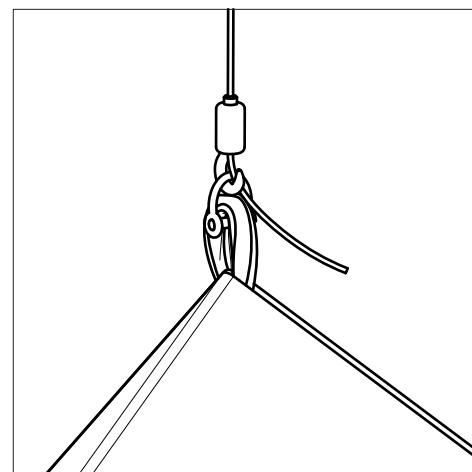

### Composition of the suspension :

- stainless steel cable Ø 1,8 mm length 1500 mm
  - top: stainless steel set and threaded M6 endpiece
  - bottom: adjustable hook
- load capacity: 15 kg / adjustable hook

⚠ the excess cable locks the hook

### 3. CUBES 750, SUSPENDED

dimensions in millimeters

- Composition of the suspension :**
- stainless steel cable Ø 1,8 mm length 1500 mm
  - top: stainless steel set and threaded M6 endpiece
  - bottom: adjustable hook + shackle
- load capacity: 15 kg / adjustable hook