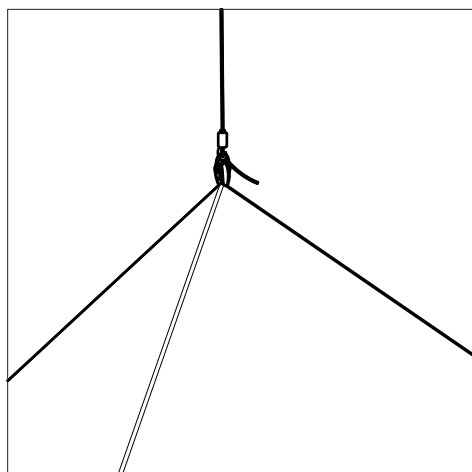

### Composition of the suspension :

- stainless steel cable Ø 1,8 mm length 1500 mm
  - top: stainless steel set and threaded M6 endpiece
  - bottom: adjustable hook
- load capacity: 15 kg / adjustable hook

⚠ the excess cable locks the hook

### 3. CUBES 750, SUSPENDED

dimensions in millimeters

- Composition of the suspension :**
- stainless steel cable Ø 1,8 mm length 1500 mm
  - top: stainless steel set and threaded M6 endpiece
  - bottom: adjustable hook + shackle
- load capacity: 15 kg / adjustable hook