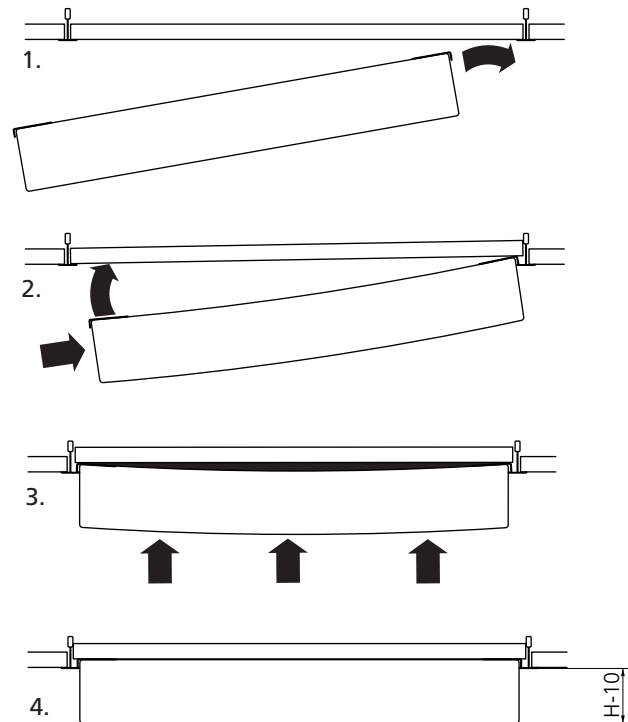

1. CEILING PADS

for standard dropped ceiling with T structure

Composition

steel corner pieces

Aperture (mm)	575 x 575	585 x 585	600 x 600
A (mm)	576 to 588	586 to 598	601 to 613
B (mm)	576 to 588	586 to 598	601 to 613
H (mm)	83	70	70
Ceiling pad	Pad 575	Pad 585	Pad 600

Mounting

Removal