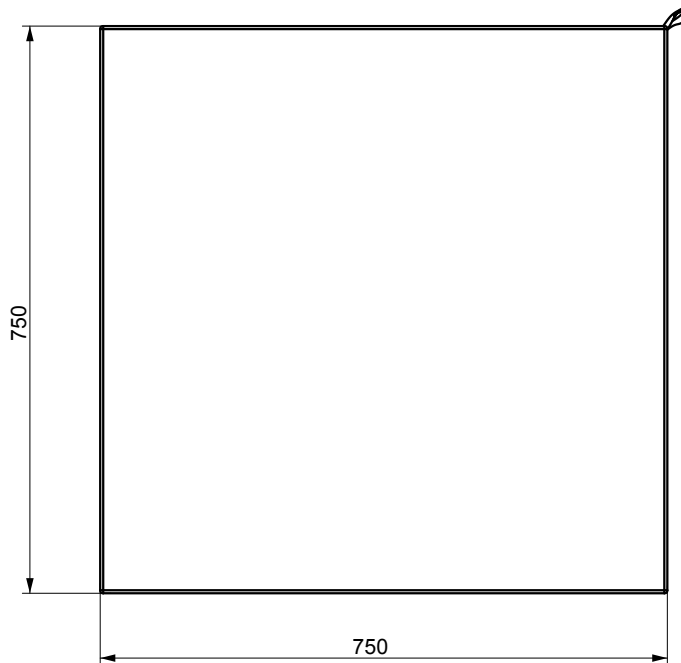

3. CUBES 750, SUSPENDED

dimensions in millimeters

1. **Composition of the suspension :**
2. stainless steel cable Ø 1,8 mm length 1500 mm
   - top: stainless steel set and threaded M6 endpiece
   - bottom: adjustable hook + shackle
3. load capacity: 15 kg / adjustable hook