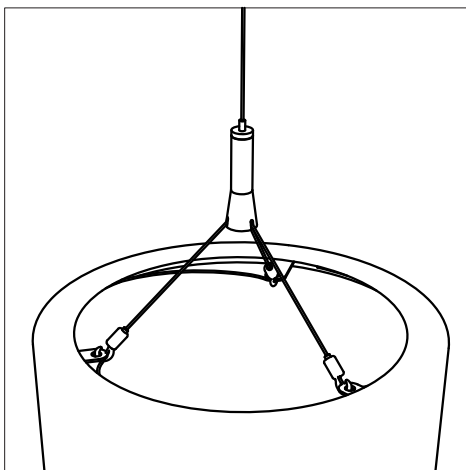

### Composition of the suspension :

- stainless steel cable Ø 1,8 mm length 1500 mm
  - top: stainless steel set and threaded M6 endpiece
  - bottom: adjustable hook
- load capacity: 15 kg / adjustable hook

### 3. CUBES 750, SUSPENDED

dimensions in millimeters

- Composition of the suspension :**
- stainless steel cable Ø 1,8 mm length 1500 mm
  - top: stainless steel set and threaded M6 endpiece
  - bottom: adjustable hook + shackle
- load capacity: 15 kg / adjustable hook

⚠ the excess cable locks the hook

#### Composition of the suspension :

- stainless steel cable Ø 1,8 mm length 1500 mm
  - top: stainless steel set and threaded M6 endpiece
  - bottom: adjustable hook
- load capacity: 15 kg / adjustable hook