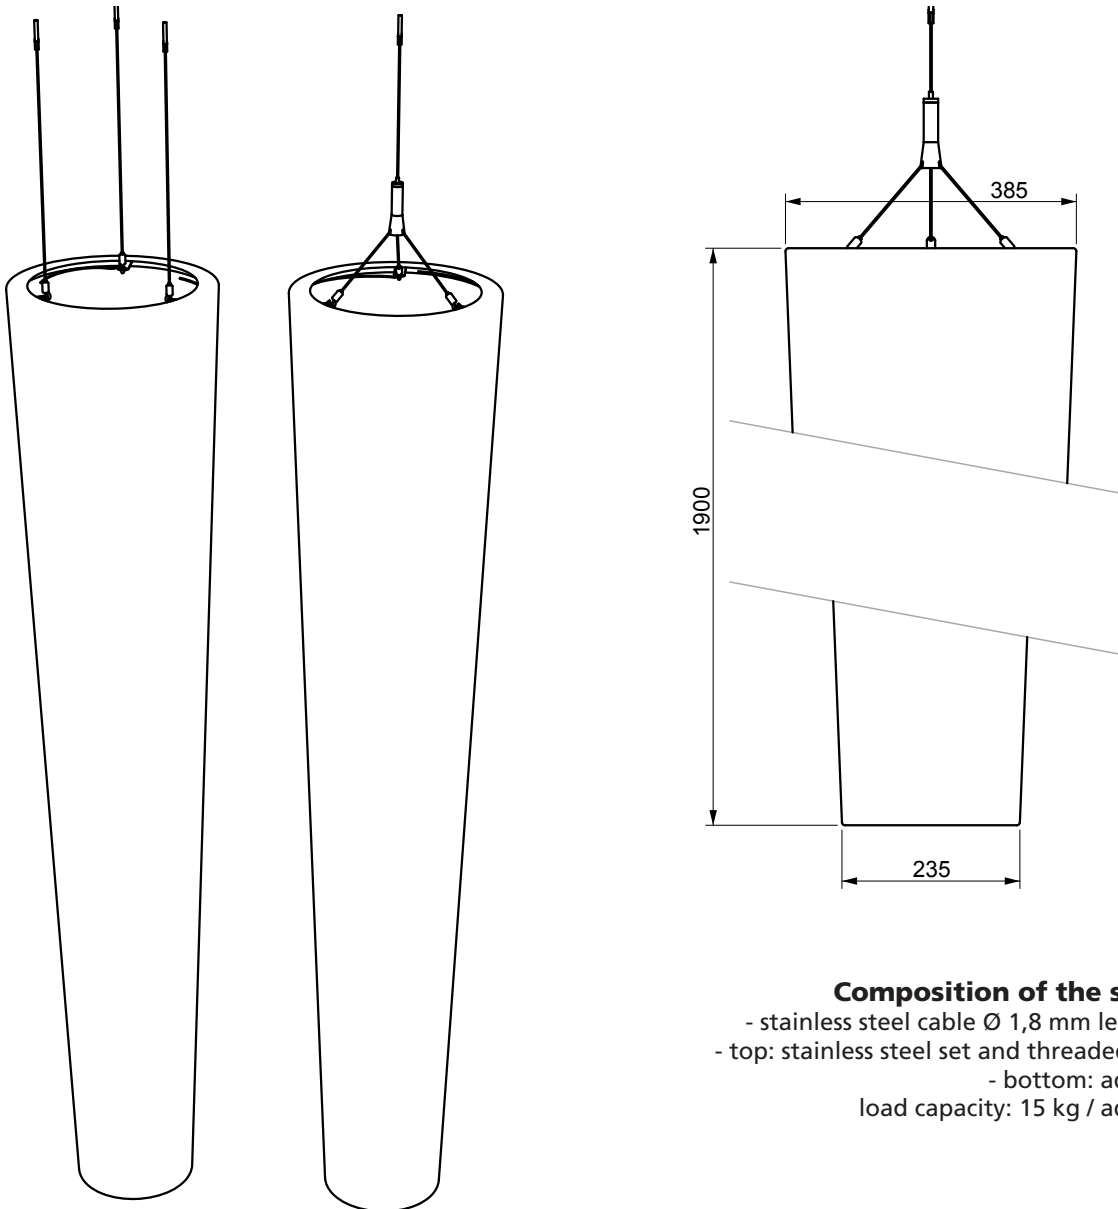

#### Composition

steel corner pieces

Aperture (mm)	575 x 575	585 x 585	600 x 600
A (mm)	576 to 588	586 to 598	601 to 613
B (mm)	576 to 588	586 to 598	601 to 613
H (mm)	83	70	70
Ceiling pad	Pad 575	Pad 585	Pad 600

### Composition of the suspension :

- stainless steel cable Ø 1,8 mm length 1500 mm
  - top: stainless steel set and threaded M6 endpiece
  - bottom: adjustable hook
- load capacity: 15 kg / adjustable hook

### 3. CUBES 750, SUSPENDED

dimensions in millimeters

- Composition of the suspension :**
- stainless steel cable Ø 1,8 mm length 1500 mm
  - top: stainless steel set and threaded M6 endpiece
  - bottom: adjustable hook + shackle
- load capacity: 15 kg / adjustable hook

#### Composition of the suspension :

- stainless steel cable Ø 1,8 mm length 1500 mm
  - top: stainless steel set and threaded M6 endpiece
  - bottom: adjustable hook
- load capacity: 15 kg / adjustable hook