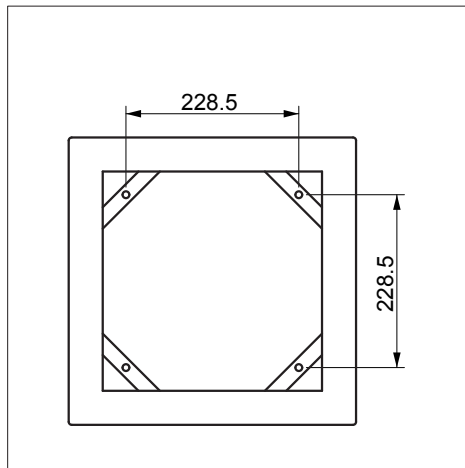

### 3. CUBES 750, SUSPENDED

dimensions in millimeters

- Composition of the suspension :**
- stainless steel cable Ø 1,8 mm length 1500 mm
  - top: stainless steel set and threaded M6 endpiece
  - bottom: adjustable hook + shackle
- load capacity: 15 kg / adjustable hook

#### Composition of the suspension :

- stainless steel cable Ø 1,8 mm length 1500 mm
  - top: stainless steel set and threaded M6 endpiece
  - bottom: adjustable hook
- load capacity: 15 kg / adjustable hook

### 5. TOTEMS, SUSPENDED

dimensions in millimeters