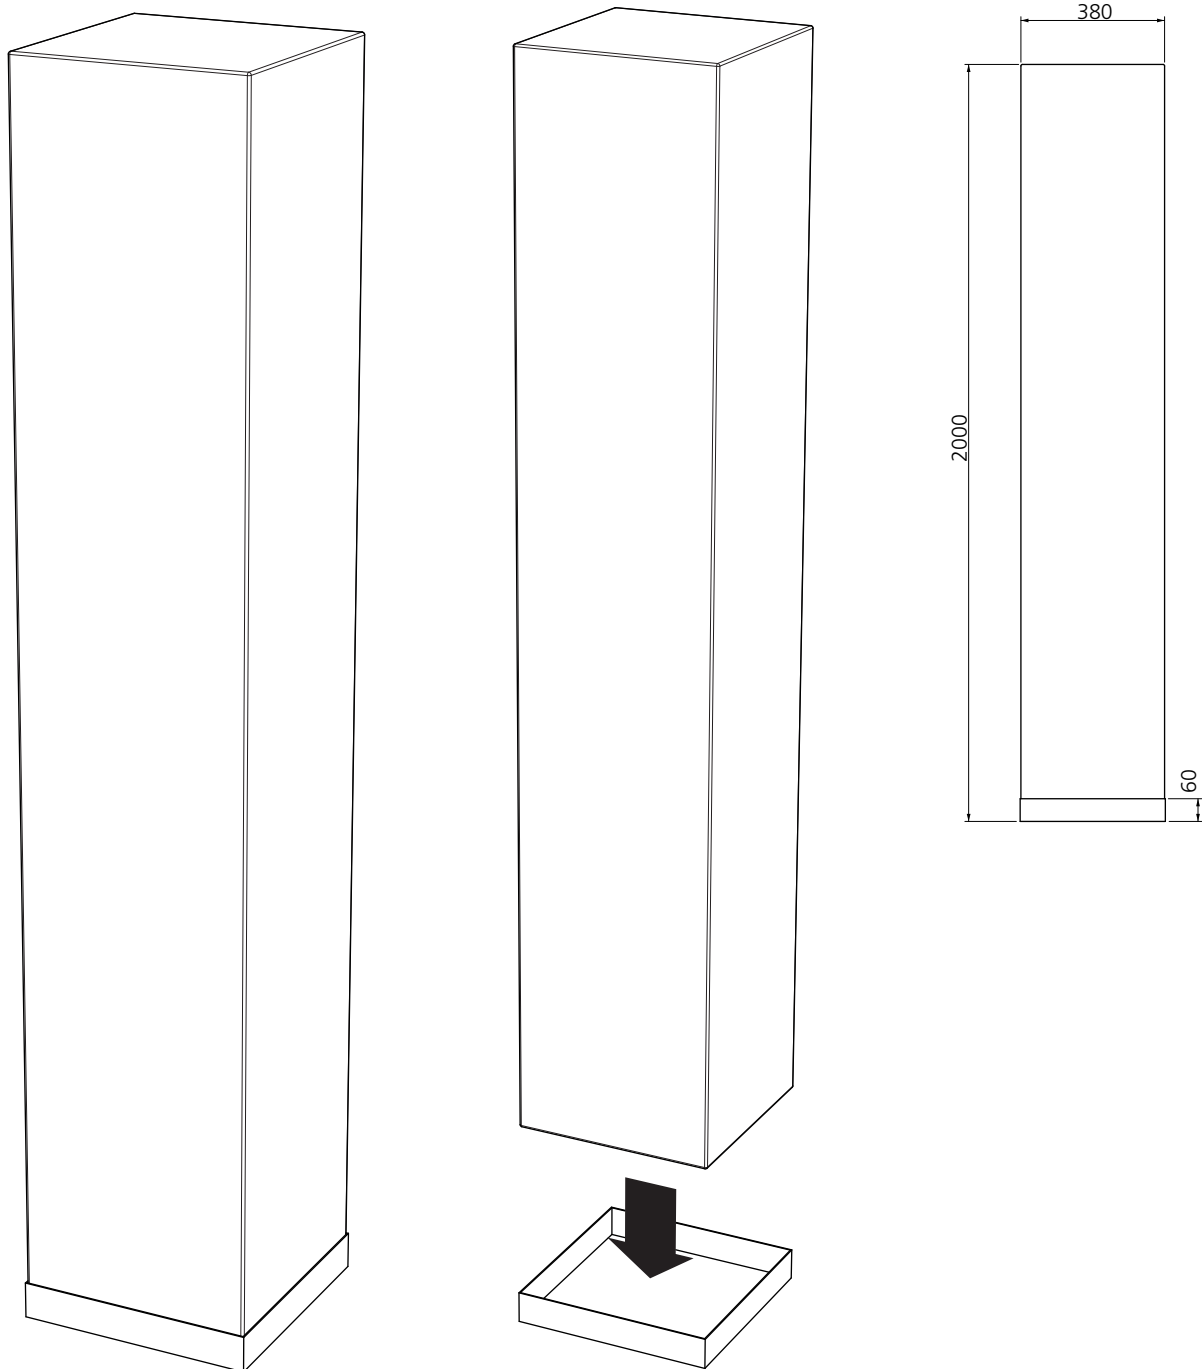

6. TOTEMS, FLOOR-STANDING

dimensions in millimeters

Composition
(including stand, depth: 65 mm)