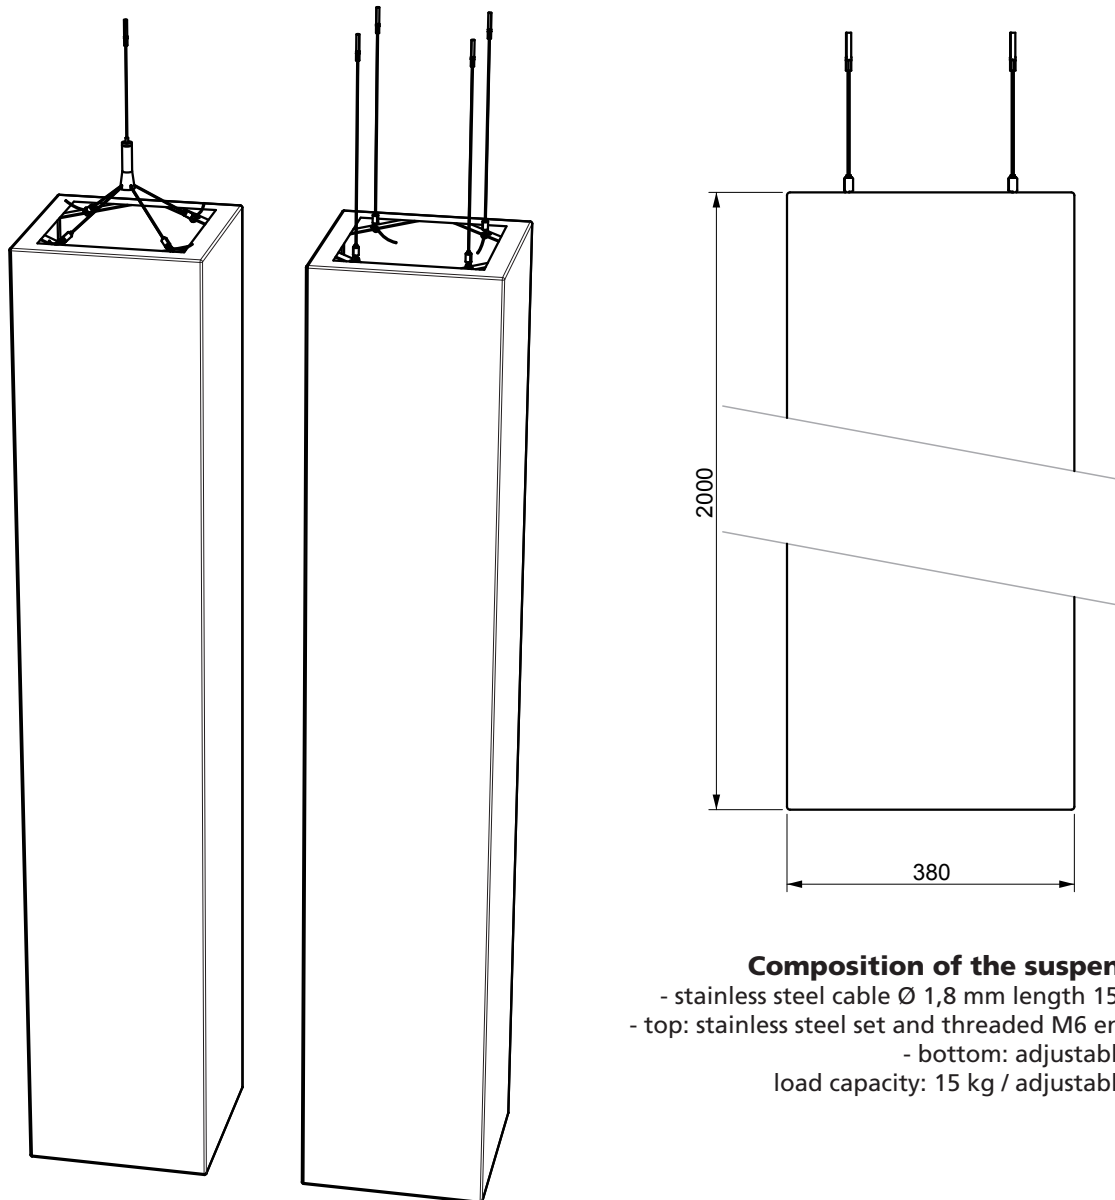

#### Composition

steel corner pieces

Aperture (mm)	575 x 575	585 x 585	600 x 600
A (mm)	576 to 588	586 to 598	601 to 613
B (mm)	576 to 588	586 to 598	601 to 613
H (mm)	83	70	70
Ceiling pad	Pad 575	Pad 585	Pad 600

#### Composition of the suspension :

- stainless steel cable Ø 1,8 mm length 1500 mm
  - top: stainless steel set and threaded M6 endpiece
  - bottom: adjustable hook
- load capacity: 15 kg / adjustable hook

### 5. TOTEMS, SUSPENDED

dimensions in millimeters