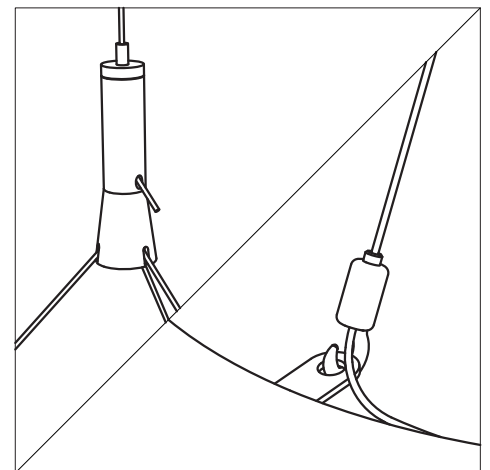

⚠ the excess cable locks the hook