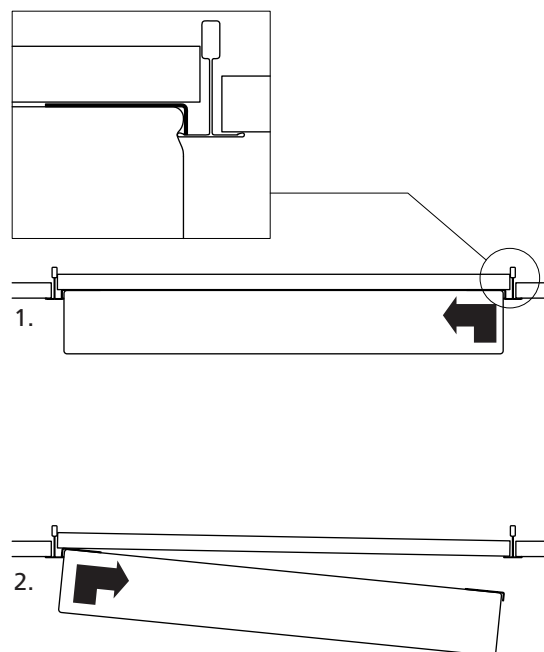

1. CEILING PADS

for standard dropped ceiling with T structure

Composition

steel corner pieces

Aperture (mm)	575 x 575	585 x 585	600 x 600
A (mm)	576 to 588	586 to 598	601 to 613
B (mm)	576 to 588	586 to 598	601 to 613
H (mm)	83	70	70
Ceiling pad	Pad 575	Pad 585	Pad 600

Mounting

Removal