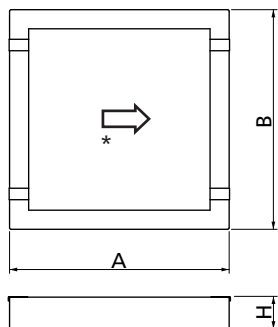

## SUMMARY

1. embedded ceiling pads
2. suspended cones 610, cubes 380 and cubes 500
3. suspended cubes 750
4. suspended cones 1900
5. suspended totems
6. floor-standing totems

#### Composition

steel corner pieces

Aperture (mm)	575 x 575	585 x 585	600 x 600
A (mm)	576 to 588	586 to 598	601 to 613
B (mm)	576 to 588	586 to 598	601 to 613
H (mm)	83	70	70
Ceiling pad	Pad 575	Pad 585	Pad 600

### Composition of the suspension :

- stainless steel cable Ø 1,8 mm length 1500 mm
  - top: stainless steel set and threaded M6 endpiece
  - bottom: adjustable hook
- load capacity: 15 kg / adjustable hook

### 3. CUBES 750, SUSPENDED

dimensions in millimeters

- Composition of the suspension :**
- stainless steel cable Ø 1,8 mm length 1500 mm
  - top: stainless steel set and threaded M6 endpiece
  - bottom: adjustable hook + shackle
- load capacity: 15 kg / adjustable hook