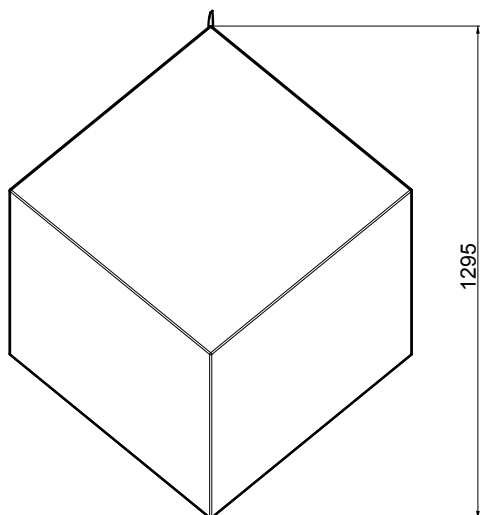

#### Composition

steel corner pieces

Aperture (mm)	575 x 575	585 x 585	600 x 600
A (mm)	576 to 588	586 to 598	601 to 613
B (mm)	576 to 588	586 to 598	601 to 613
H (mm)	83	70	70
Ceiling pad	Pad 575	Pad 585	Pad 600

### Composition of the suspension :

- stainless steel cable Ø 1,8 mm length 1500 mm
  - top: stainless steel set and threaded M6 endpiece
  - bottom: adjustable hook
- load capacity: 15 kg / adjustable hook

### 3. CUBES 750, SUSPENDED

dimensions in millimeters

- Composition of the suspension :**
- stainless steel cable Ø 1,8 mm length 1500 mm
  - top: stainless steel set and threaded M6 endpiece
  - bottom: adjustable hook + shackle
- load capacity: 15 kg / adjustable hook