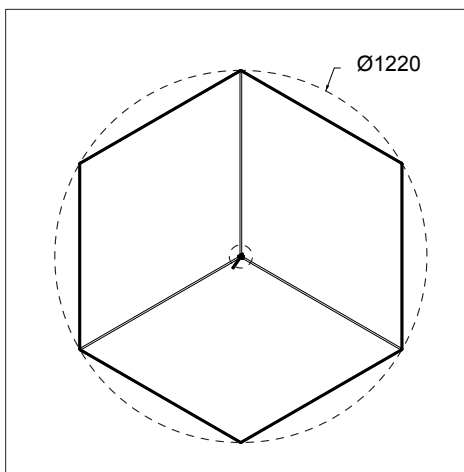

⚠ the excess cable locks the hook