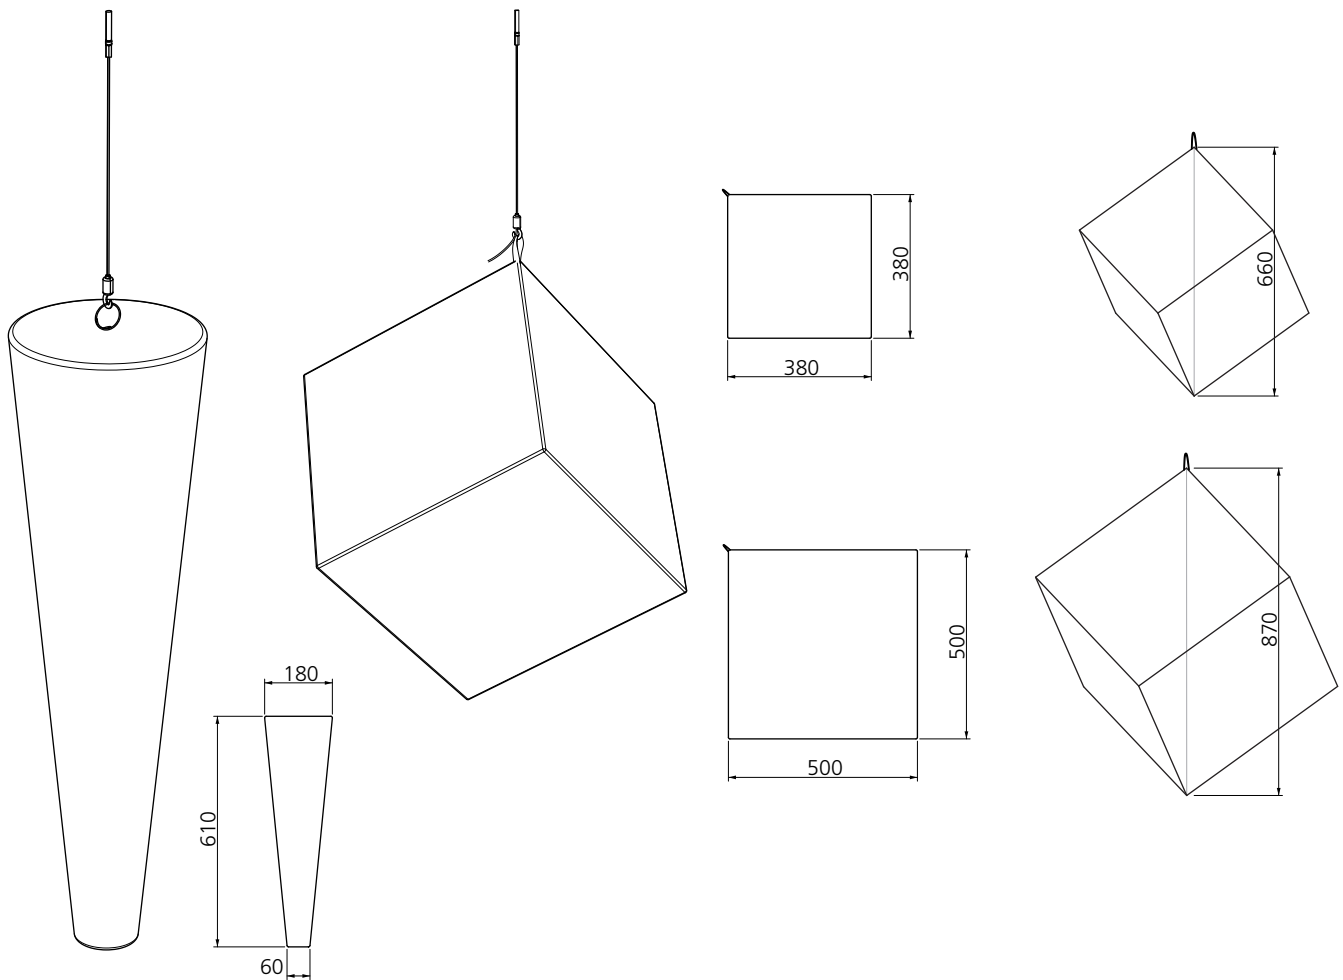

#### Composition

steel corner pieces

Aperture (mm)	575 x 575	585 x 585	600 x 600
A (mm)	576 to 588	586 to 598	601 to 613
B (mm)	576 to 588	586 to 598	601 to 613
H (mm)	83	70	70
Ceiling pad	Pad 575	Pad 585	Pad 600

#### Mounting

### Composition of the suspension :

- stainless steel cable Ø 1,8 mm length 1500 mm
  - top: stainless steel set and threaded M6 endpiece
  - bottom: adjustable hook
- load capacity: 15 kg / adjustable hook