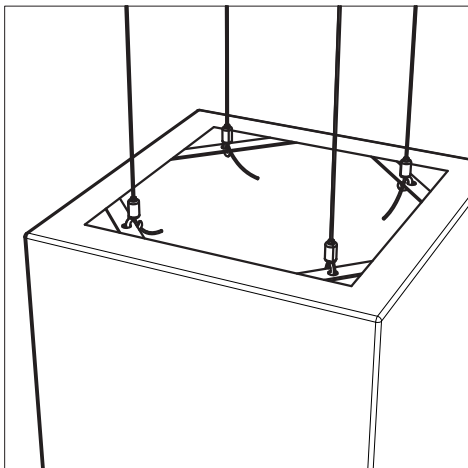

#### Composition of the suspension :

- stainless steel cable Ø 1,8 mm length 1500 mm
  - top: stainless steel set and threaded M6 endpiece
  - bottom: adjustable hook
- load capacity: 15 kg / adjustable hook

⚠ the excess cable locks the hook