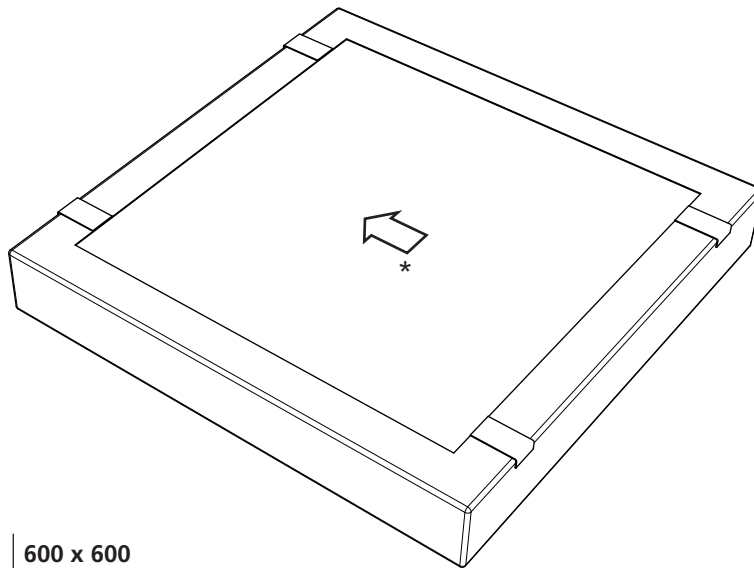

## SUMMARY

1. embedded ceiling pads
2. suspended cones 610, cubes 380 and cubes 500
3. suspended cubes 750
4. suspended cones 1900
5. suspended totems
6. floor-standing totems

### 1. CEILING PADS

for standard dropped ceiling with T structure

#### Composition

steel corner pieces

Aperture (mm)	575 x 575	585 x 585	600 x 600
A (mm)	576 to 588	586 to 598	601 to 613
B (mm)	576 to 588	586 to 598	601 to 613
H (mm)	83	70	70
Ceiling pad	Pad 575	Pad 585	Pad 600

### Composition of the suspension :

- stainless steel cable Ø 1,8 mm length 1500 mm
  - top: stainless steel set and threaded M6 endpiece
  - bottom: adjustable hook
- load capacity: 15 kg / adjustable hook